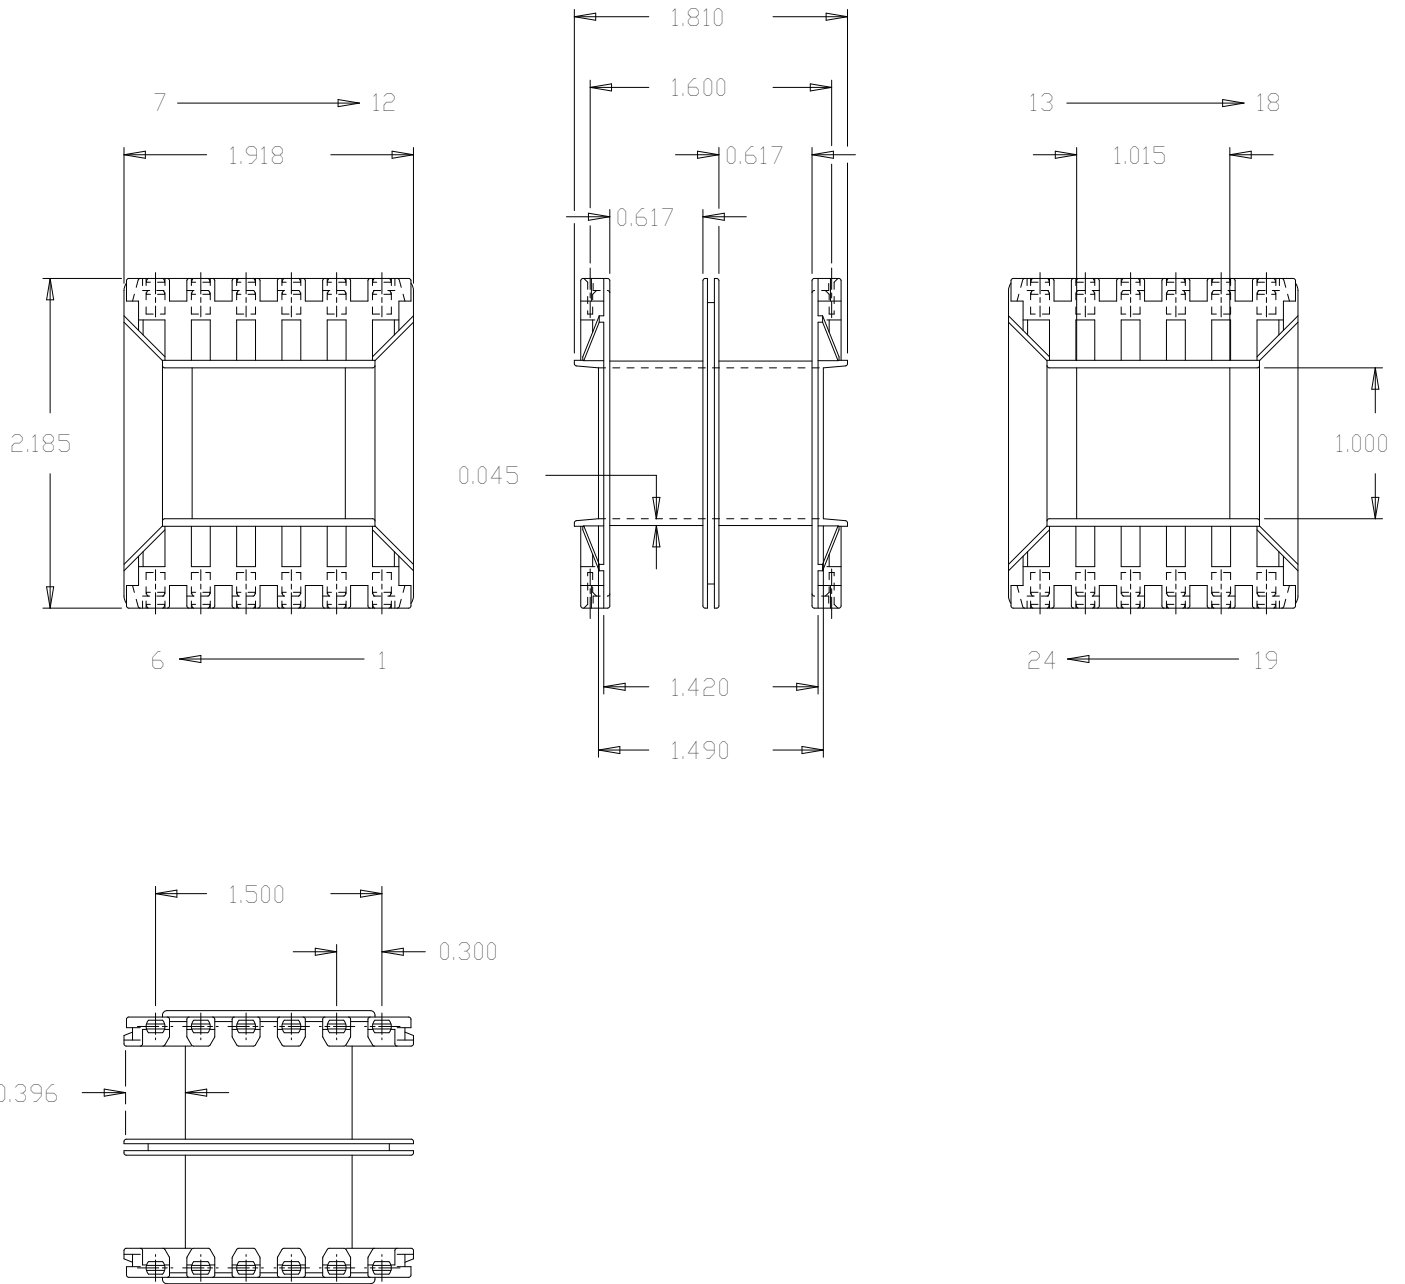

Part No. A29103-GGGG
29 x 1 Shrouded Double Section
'A' Range Bobbin

Dimensions in inches.